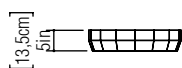

1:50

Finish Options:

	01 Pine		24 Marsala
	02 Coffee		25 Iridescent White
	04 Tobacco		26 Light Pink
	06 Imbuia		27 Gold
	07 White		28 Silver
	09 Louro Freijo		29 Teal
	12 Teak		30 Olive Green
	13 Bluish Green		31 Ferrari Red
	14 Yellow		32 Copper
	15 Cappuccino		33 Bronze
	18 American Walnut		34 Birch
	22 Black