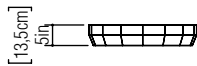

1:50

Finish Options:

01 Pine	24 Marsala
02 Coffee	25 Iridescent White
04 Tobacco	26 Light Pink
06 Imbuia	27 Gold
07 White	28 Silver
09 Louro Freijo	29 Teal
12 Teak	30 Olive Green
13 Bluish Green	31 Ferrari Red
14 Yellow	32 Copper
15 Cappuccino	33 Bronze
18 American Walnut	34 Birch
22 Black