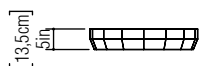

1:50

Finish Options:

01 Pine	24 Marsala
02 Coffee	25 Iridescent White
04 Tobacco	26 Light Pink
06 Imbuia	27 Gold
07 White	28 Silver
09 Louro Freijo	29 Teal
12 Teak	30 Olive Green
13 Bluish Green	31 Ferrari Red
14 Yellow	32 Copper
15 Cappuccino	33 Bronze
18 American Walnut	34 Birch
22 Black