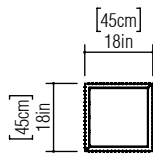

1:50

Finish Options:

	01 Pine		24 Marsala
	02 Coffee		25 Iridescent White
	04 Tobacco		26 Light Pink
	06 Imbuia		27 Gold
	07 White		28 Silver
	09 Louro Freijo		29 Teal
	12 Teak		30 Olive Green
	13 Bluish Green		31 Ferrari Red
	14 Yellow		32 Copper
	15 Cappuccino		33 Bronze
	18 American Walnut		34 Birch
	22 Black