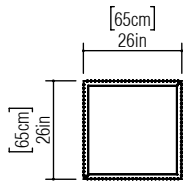

1:50

Finish Options:

01 Pine	24 Marsala
02 Coffee	25 Iridescent White
04 Tobacco	26 Light Pink
06 Imbuia	27 Gold
07 White	28 Silver
09 Louro Freijo	29 Teal
12 Teak	30 Olive Green
13 Bluish Green	31 Ferrari Red
14 Yellow	32 Copper
15 Cappuccino	33 Bronze
18 American Walnut	34 Birch
22 Black