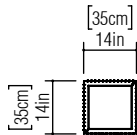

1:50

Finish Options:

01 Pine	24 Marsala
02 Coffee	25 Iridescent White
04 Tobacco	26 Light Pink
06 Imbuia	27 Gold
07 White	28 Silver
09 Louro Freijo	29 Teal
12 Teak	30 Olive Green
13 Bluish Green	31 Ferrari Red
14 Yellow	32 Copper
15 Cappuccino	33 Bronze
18 American Walnut	34 Birch
22 Black