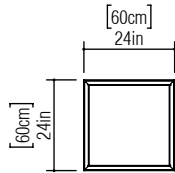

1:50

Finish Options:

01 Pine	24 Marsala
02 Coffee	25 Iridescent White
04 Tobacco	26 Light Pink
06 Imbuia	27 Gold
07 White	28 Silver
09 Louro Freijo	29 Teal
12 Teak	30 Olive Green
13 Bluish Green	31 Ferrari Red
14 Yellow	32 Copper
15 Cappuccino	33 Bronze
18 American Walnut	34 Birch
22 Black