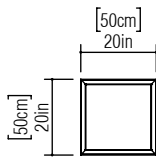

1:50

Finish Options:

	01 Pine		24 Marsala
	02 Coffee		25 Iridescent White
	04 Tobacco		26 Light Pink
	06 Imbuia		27 Gold
	07 White		28 Silver
	09 Louro Freijo		29 Teal
	12 Teak		30 Olive Green
	13 Bluish Green		31 Ferrari Red
	14 Yellow		32 Copper
	15 Cappuccino		33 Bronze
	18 American Walnut		34 Birch
	22 Black