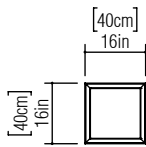

1:50

Finish Options:

01 Pine	24 Marsala
02 Coffee	25 Iridescent White
04 Tobacco	26 Light Pink
06 Imbuia	27 Gold
07 White	28 Silver
09 Louro Freijo	29 Teal
12 Teak	30 Olive Green
13 Bluish Green	31 Ferrari Red
14 Yellow	32 Copper
15 Cappuccino	33 Bronze
18 American Walnut	34 Birch
22 Black