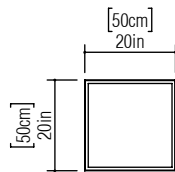

1:50

Finish Options:

	01 Pine		24 Marsala
	02 Coffee		25 Iridescent White
	04 Tobacco		26 Light Pink
	06 Imbuia		27 Gold
	07 White		28 Silver
	09 Louro Freijo		29 Teal
	12 Teak		30 Olive Green
	13 Bluish Green		31 Ferrari Red
	14 Yellow		32 Copper
	15 Cappuccino		33 Bronze
	18 American Walnut		34 Birch
	22 Black