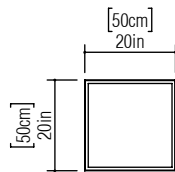

1:50

Finish Options:

01 Pine	24 Marsala
02 Coffee	25 Iridescent White
04 Tobacco	26 Light Pink
06 Imbuia	27 Gold
07 White	28 Silver
09 Louro Freijo	29 Teal
12 Teak	30 Olive Green
13 Bluish Green	31 Ferrari Red
14 Yellow	32 Copper
15 Cappuccino	33 Bronze
18 American Walnut	34 Birch
22 Black