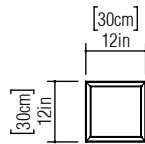

1:50

Finish Options:

01 Pine	24 Marsala
02 Coffee	25 Iridescent White
04 Tobacco	26 Light Pink
06 Imbuia	27 Gold
07 White	28 Silver
09 Louro Freijo	29 Teal
12 Teak	30 Olive Green
13 Bluish Green	31 Ferrari Red
14 Yellow	32 Copper
15 Cappuccino	33 Bronze
18 American Walnut	34 Birch
22 Black