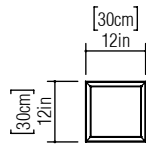

1:50

Finish Options:

01 Pine	24 Marsala
02 Coffee	25 Iridescent White
04 Tobacco	26 Light Pink
06 Imbuia	27 Gold
07 White	28 Silver
09 Louro Freijo	29 Teal
12 Teak	30 Olive Green
13 Bluish Green	31 Ferrari Red
14 Yellow	32 Copper
15 Cappuccino	33 Bronze
18 American Walnut	34 Birch
22 Black