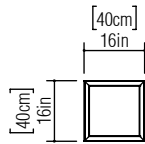

1:50

Finish Options:

01 Pine	24 Marsala
02 Coffee	25 Iridescent White
04 Tobacco	26 Light Pink
06 Imbuia	27 Gold
07 White	28 Silver
09 Louro Freijo	29 Teal
12 Teak	30 Olive Green
13 Bluish Green	31 Ferrari Red
14 Yellow	32 Copper
15 Cappuccino	33 Bronze
18 American Walnut	34 Birch
22 Black