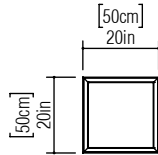

1:50

Finish Options:

	01 Pine		24 Marsala
	02 Coffee		25 Iridescent White
	04 Tobacco		26 Light Pink
	06 Imbuia		27 Gold
	07 White		28 Silver
	09 Louro Freijo		29 Teal
	12 Teak		30 Olive Green
	13 Bluish Green		31 Ferrari Red
	14 Yellow		32 Copper
	15 Cappuccino		33 Bronze
	18 American Walnut		34 Birch
	22 Black