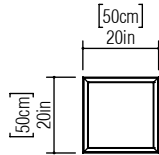

1:50

Finish Options:

01 Pine	24 Marsala
02 Coffee	25 Iridescent White
04 Tobacco	26 Light Pink
06 Imbuia	27 Gold
07 White	28 Silver
09 Louro Freijo	29 Teal
12 Teak	30 Olive Green
13 Bluish Green	31 Ferrari Red
14 Yellow	32 Copper
15 Cappuccino	33 Bronze
18 American Walnut	34 Birch
22 Black