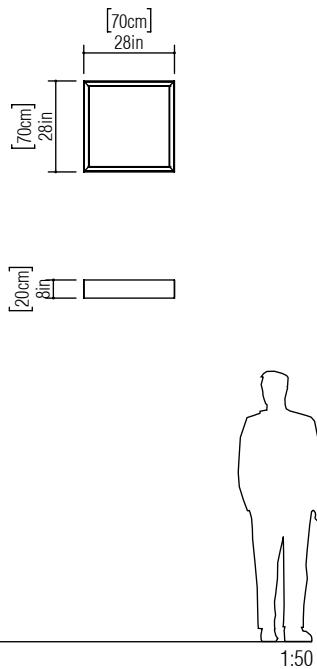

Finish Options:

	01 Pine		24 Marsala
	02 Coffee		25 Iridescent White
	04 Tobacco		26 Light Pink
	06 Imbuia		27 Gold
	07 White		28 Silver
	09 Louro Freijo		29 Teal
	12 Teak		30 Olive Green
	13 Bluish Green		31 Ferrari Red
	14 Yellow		32 Copper
	15 Cappuccino		33 Bronze
	18 American Walnut		34 Birch
	22 Black