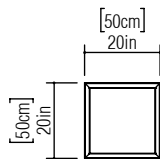

1:50

Finish Options:

01 Pine	24 Marsala
02 Coffee	25 Iridescent White
04 Tobacco	26 Light Pink
06 Imbuia	27 Gold
07 White	28 Silver
09 Louro Freijo	29 Teal
12 Teak	30 Olive Green
13 Bluish Green	31 Ferrari Red
14 Yellow	32 Copper
15 Cappuccino	33 Bronze
18 American Walnut	34 Birch
22 Black