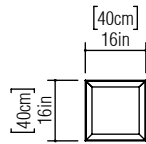

1:50

Finish Options:

	01 Pine		24 Marsala
	02 Coffee		25 Iridescent White
	04 Tobacco		26 Light Pink
	06 Imbuia		27 Gold
	07 White		28 Silver
	09 Louro Freijo		29 Teal
	12 Teak		30 Olive Green
	13 Bluish Green		31 Ferrari Red
	14 Yellow		32 Copper
	15 Cappuccino		33 Bronze
	18 American Walnut		34 Birch
	22 Black