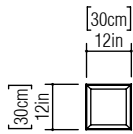

1:50

Finish Options:

01 Pine	24 Marsala
02 Coffee	25 Iridescent White
04 Tobacco	26 Light Pink
06 Imbuia	27 Gold
07 White	28 Silver
09 Louro Freijo	29 Teal
12 Teak	30 Olive Green
13 Bluish Green	31 Ferrari Red
14 Yellow	32 Copper
15 Cappuccino	33 Bronze
18 American Walnut	34 Birch
22 Black