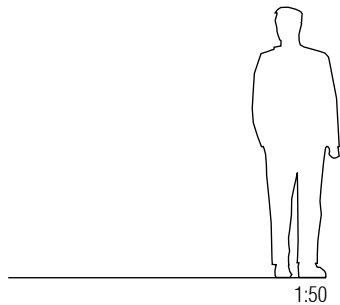

Finish Options:

	01 Pine		24 Marsala
	02 Coffee		25 Iridescent White
	04 Tobacco		26 Light Pink
	06 Imbuia		27 Gold
	07 White		28 Silver
	09 Louro Freijo		29 Teal
	12 Teak		30 Olive Green
	13 Bluish Green		31 Ferrari Red
	14 Yellow		32 Copper
	15 Cappuccino		33 Bronze
	18 American Walnut		34 Birch
	22 Black