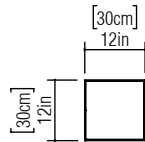

Finish Options:

	01 Pine		24 Marsala
	02 Coffee		25 Iridescent White
	04 Tobacco		26 Light Pink
	06 Imbuia		27 Gold
	07 White		28 Silver
	09 Louro Freijo		29 Teal
	12 Teak		30 Olive Green
	13 Bluish Green		31 Ferrari Red
	14 Yellow		32 Copper
	15 Cappuccino		33 Bronze
	18 American Walnut		34 Birch
	22 Black