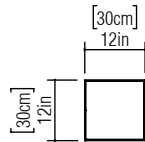

Finish Options:

01 Pine	24 Marsala
02 Coffee	25 Iridescent White
04 Tobacco	26 Light Pink
06 Imbuia	27 Gold
07 White	28 Silver
09 Louro Freijo	29 Teal
12 Teak	30 Olive Green
13 Bluish Green	31 Ferrari Red
14 Yellow	32 Copper
15 Cappuccino	33 Bronze
18 American Walnut	34 Birch
22 Black