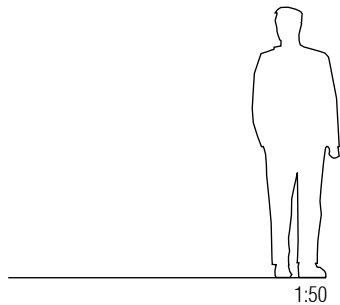

Finish Options:

01 Pine	24 Marsala
02 Coffee	25 Iridescent White
04 Tobacco	26 Light Pink
06 Imbuia	27 Gold
07 White	28 Silver
09 Louro Freijo	29 Teal
12 Teak	30 Olive Green
13 Bluish Green	31 Ferrari Red
14 Yellow	32 Copper
15 Cappuccino	33 Bronze
18 American Walnut	34 Birch
22 Black