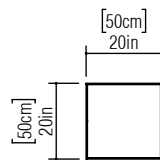

1:50

Finish Options:

01 Pine	24 Marsala
02 Coffee	25 Iridescent White
04 Tobacco	26 Light Pink
06 Imbuia	27 Gold
07 White	28 Silver
09 Louro Freijo	29 Teal
12 Teak	30 Olive Green
13 Bluish Green	31 Ferrari Red
14 Yellow	32 Copper
15 Cappuccino	33 Bronze
18 American Walnut	34 Birch
22 Black