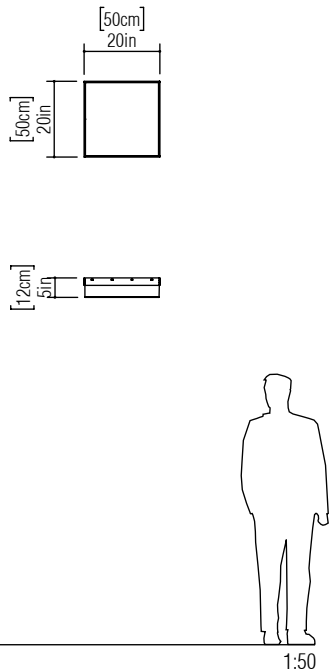

Finish Options:

01 Pine	24 Marsala
02 Coffee	25 Iridescent White
04 Tobacco	26 Light Pink
06 Imbuia	27 Gold
07 White	28 Silver
09 Louro Freijo	29 Teal
12 Teak	30 Olive Green
13 Bluish Green	31 Ferrari Red
14 Yellow	32 Copper
15 Cappuccino	33 Bronze
18 American Walnut	34 Birch
22 Black