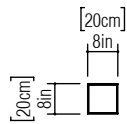

Reference: 577.
Line: Cache
Application: Ceiling
Description: Cache Square Ceiling 20x12x20

Material: Natural Wood Veneer, MDF and Acrylic
Weight (unpacked): 0,55kg/1,21lb

Light Source Type: E-27
1x 25W (max. each)
Fluorescent or LED
Bulbs not included
Color Temperature: Lamp dependent
CRI: Lamp dependent
Luminous Flux: Lamp dependent

Isolation: Class II
Input Voltage (VAC): 110 ~ 277V
Input Frequency (Hz): 60 Hz

Suspension Cable Length: Not applicable

1:50

Finish Options:

 01 Pine	 24 Marsala
 02 Coffee	 25 Iridescent White
 04 Tobacco	 26 Light Pink
 06 Imbuia	 27 Gold
 07 White	 28 Silver
 09 Louro Freijo	 29 Teal
 12 Teak	 30 Olive Green
 13 Bluish Green	 31 Ferrari Red
 14 Yellow	 32 Copper
 15 Cappuccino	 33 Bronze
 18 American Walnut	 34 Birch
 22 Black	