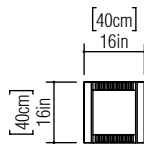

1:50

Finish Options:

	01 Pine		24 Marsala
	02 Coffee		25 Iridescent White
	04 Tobacco		26 Light Pink
	06 Imbuia		27 Gold
	07 White		28 Silver
	09 Louro Freijo		29 Teal
	12 Teak		30 Olive Green
	13 Bluish Green		31 Ferrari Red
	14 Yellow		32 Copper
	15 Cappuccino		33 Bronze
	18 American Walnut		34 Birch
	22 Black