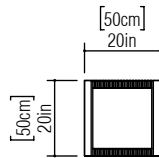

1:50

Finish Options:

01 Pine	24 Marsala
02 Coffee	25 Iridescent White
04 Tobacco	26 Light Pink
06 Imbuia	27 Gold
07 White	28 Silver
09 Louro Freijo	29 Teal
12 Teak	30 Olive Green
13 Bluish Green	31 Ferrari Red
14 Yellow	32 Copper
15 Cappuccino	33 Bronze
18 American Walnut	34 Birch
22 Black