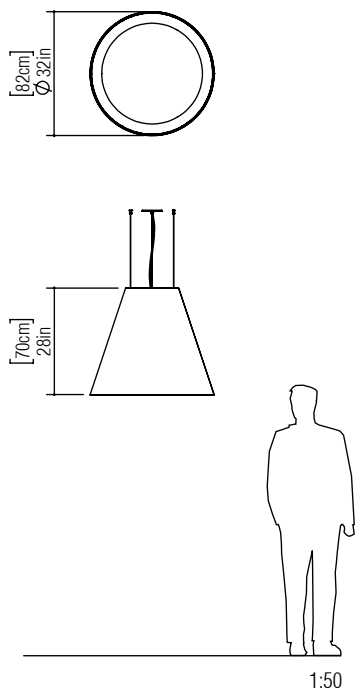

Reference: 295.  
Line: Conical  
Application: Pendant  
Description: Conical Suspension Pendant Ø82x70

Material: Natural Wood Veneer, MDF and Acrylic  
Weight (unpacked): 5,95kg/13,12lb

Light Source Type: E-26  
4x 25W (max. each)  
Fluorescent or LED  
Bulbs not included

Color Temperature: Lamp dependent  
CRI: Lamp dependent  
Luminous Flux: Lamp dependent

Isolation: Class II  
Input Voltage (VAC): 110 ~ 277V  
Input Frequency (Hz): 60 Hz

Suspension Cable Length: 160cm/63in