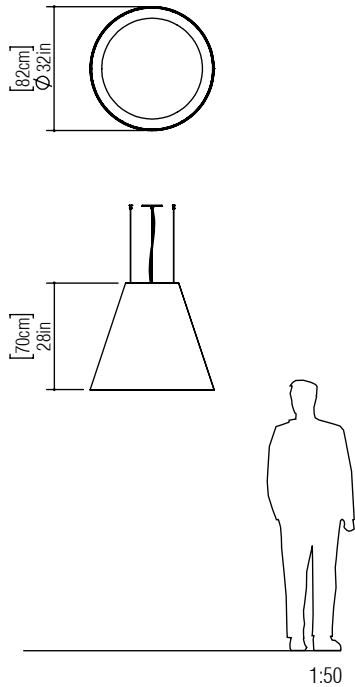

Reference: 295.
Line: Conical
Application: Pendant
Description: Conical Suspension Pendant Ø82x70

Material: Natural Wood Veneer, MDF and Acrylic
Weight (unpacked): 5,95kg/13,12lb

Light Source Type: Integrated LED Module
1 unit Driver, housed in junction box
Dimmable, 0-10V dimming
Color Temperature: 2700K, 3000K or 4000K
CRI: 80
Light Output: 3400lm
Total Power (W): 25W

Isolation: Class II
Input Voltage (VAC): 110 ~ 277V
Input Frequency (Hz): 60 Hz

Suspension Cable Length: 160cm/63in
Certificates:

Finish Options:

 01 Pine	 24 Marsala
 02 Coffee	 25 Iridescent White
 04 Tobacco	 26 Light Pink
 06 Imbuia	 27 Gold
 07 White	 28 Silver
 09 Louro Freijo	 29 Teal
 12 Teak	 30 Olive Green
 13 Bluish Green	 31 Ferrari Red
 14 Yellow	 32 Copper
 15 Cappuccino	 33 Bronze
 18 American Walnut	 34 Birch
 22 Black	