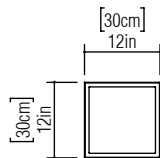

1:50

Finish Options:

01 Pine	24 Marsala
02 Coffee	25 Iridescent White
04 Tobacco	26 Light Pink
06 Imbuia	27 Gold
07 White	28 Silver
09 Louro Freijo	29 Teal
12 Teak	30 Olive Green
13 Bluish Green	31 Ferrari Red
14 Yellow	32 Copper
15 Cappuccino	33 Bronze
18 American Walnut	34 Birch
22 Black