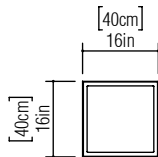

1:50

Finish Options:

	01 Pine		24 Marsala
	02 Coffee		25 Iridescent White
	04 Tobacco		26 Light Pink
	06 Imbuia		27 Gold
	07 White		28 Silver
	09 Louro Freijo		29 Teal
	12 Teak		30 Olive Green
	13 Bluish Green		31 Ferrari Red
	14 Yellow		32 Copper
	15 Cappuccino		33 Bronze
	18 American Walnut		34 Birch
	22 Black