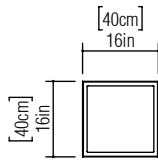

1:50

Finish Options:

01 Pine	24 Marsala
02 Coffee	25 Iridescent White
04 Tobacco	26 Light Pink
06 Imbuia	27 Gold
07 White	28 Silver
09 Louro Freijo	29 Teal
12 Teak	30 Olive Green
13 Bluish Green	31 Ferrari Red
14 Yellow	32 Copper
15 Cappuccino	33 Bronze
18 American Walnut	34 Birch
22 Black