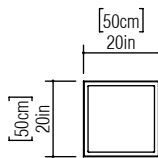

1:50

Finish Options:

01 Pine	24 Marsala
02 Coffee	25 Iridescent White
04 Tobacco	26 Light Pink
06 Imbuia	27 Gold
07 White	28 Silver
09 Louro Freijo	29 Teal
12 Teak	30 Olive Green
13 Bluish Green	31 Ferrari Red
14 Yellow	32 Copper
15 Cappuccino	33 Bronze
18 American Walnut	34 Birch
22 Black