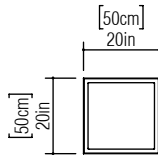

1:50

Finish Options:

	01 Pine		24 Marsala
	02 Coffee		25 Iridescent White
	04 Tobacco		26 Light Pink
	06 Imbuia		27 Gold
	07 White		28 Silver
	09 Louro Freijo		29 Teal
	12 Teak		30 Olive Green
	13 Bluish Green		31 Ferrari Red
	14 Yellow		32 Copper
	15 Cappuccino		33 Bronze
	18 American Walnut		34 Birch
	22 Black