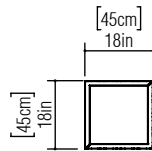

1:50

Finish Options:

	01 Pine		24 Marsala
	02 Coffee		25 Iridescent White
	04 Tobacco		26 Light Pink
	06 Imbuia		27 Gold
	07 White		28 Silver
	09 Louro Freijo		29 Teal
	12 Teak		30 Olive Green
	13 Bluish Green		31 Ferrari Red
	14 Yellow		32 Copper
	15 Cappuccino		33 Bronze
	18 American Walnut		34 Birch
	22 Black