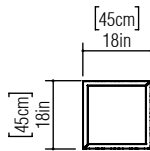

1:50

Finish Options:

	01 Pine		24 Marsala
	02 Coffee		25 Iridescent White
	04 Tobacco		26 Light Pink
	06 Imbuia		27 Gold
	07 White		28 Silver
	09 Louro Freijo		29 Teal
	12 Teak		30 Olive Green
	13 Bluish Green		31 Ferrari Red
	14 Yellow		32 Copper
	15 Cappuccino		33 Bronze
	18 American Walnut		34 Birch
	22 Black