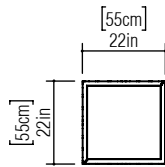

1:50

Finish Options:

01 Pine	24 Marsala
02 Coffee	25 Iridescent White
04 Tobacco	26 Light Pink
06 Imbuia	27 Gold
07 White	28 Silver
09 Louro Freijo	29 Teal
12 Teak	30 Olive Green
13 Bluish Green	31 Ferrari Red
14 Yellow	32 Copper
15 Cappuccino	33 Bronze
18 American Walnut	34 Birch
22 Black