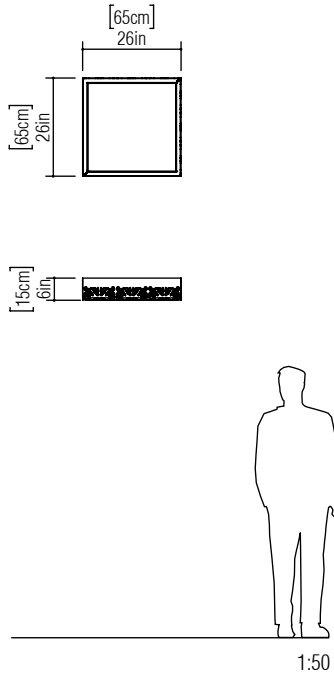

Finish Options:

01 Pine	24 Marsala
02 Coffee	25 Iridescent White
04 Tobacco	26 Light Pink
06 Imbuia	27 Gold
07 White	28 Silver
09 Louro Freijo	29 Teal
12 Teak	30 Olive Green
13 Bluish Green	31 Ferrari Red
14 Yellow	32 Copper
15 Cappuccino	33 Bronze
18 American Walnut	34 Birch
22 Black