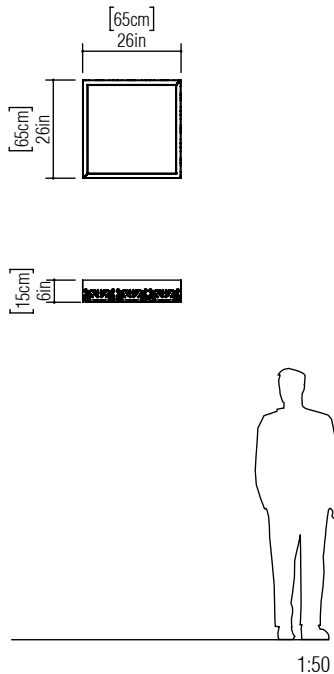

Finish Options:

01 Pine	24 Marsala
02 Coffee	25 Iridescent White
04 Tobacco	26 Light Pink
06 Imbuia	27 Gold
07 White	28 Silver
09 Louro Freijo	29 Teal
12 Teak	30 Olive Green
13 Bluish Green	31 Ferrari Red
14 Yellow	32 Copper
15 Cappuccino	33 Bronze
18 American Walnut	34 Birch
22 Black