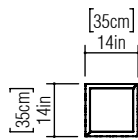

1:50

Finish Options:

01 Pine	24 Marsala
02 Coffee	25 Iridescent White
04 Tobacco	26 Light Pink
06 Imbuia	27 Gold
07 White	28 Silver
09 Louro Freijo	29 Teal
12 Teak	30 Olive Green
13 Bluish Green	31 Ferrari Red
14 Yellow	32 Copper
15 Cappuccino	33 Bronze
18 American Walnut	34 Birch
22 Black