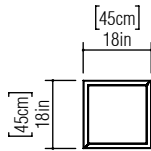

1:50

Finish Options:

01 Pine	24 Marsala
02 Coffee	25 Iridescent White
04 Tobacco	26 Light Pink
06 Imbuia	27 Gold
07 White	28 Silver
09 Louro Freijo	29 Teal
12 Teak	30 Olive Green
13 Bluish Green	31 Ferrari Red
14 Yellow	32 Copper
15 Cappuccino	33 Bronze
18 American Walnut	34 Birch
22 Black