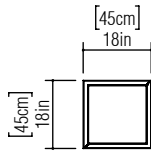

1:50

Finish Options:

	01 Pine		24 Marsala
	02 Coffee		25 Iridescent White
	04 Tobacco		26 Light Pink
	06 Imbuia		27 Gold
	07 White		28 Silver
	09 Louro Freijo		29 Teal
	12 Teak		30 Olive Green
	13 Bluish Green		31 Ferrari Red
	14 Yellow		32 Copper
	15 Cappuccino		33 Bronze
	18 American Walnut		34 Birch
	22 Black