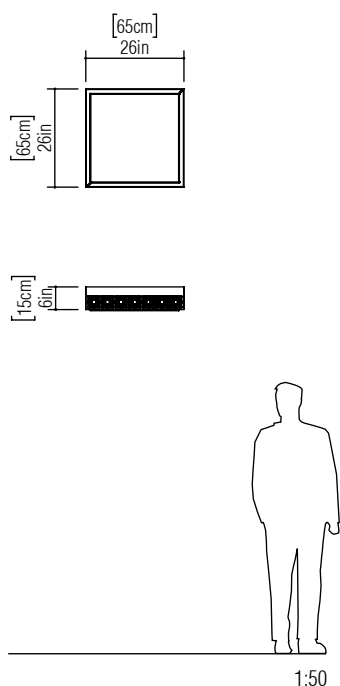

Finish Options:

01 Pine	24 Marsala
02 Coffee	25 Iridescent White
04 Tobacco	26 Light Pink
06 Imbuia	27 Gold
07 White	28 Silver
09 Louro Freijo	29 Teal
12 Teak	30 Olive Green
13 Bluish Green	31 Ferrari Red
14 Yellow	32 Copper
15 Cappuccino	33 Bronze
18 American Walnut	34 Birch
22 Black