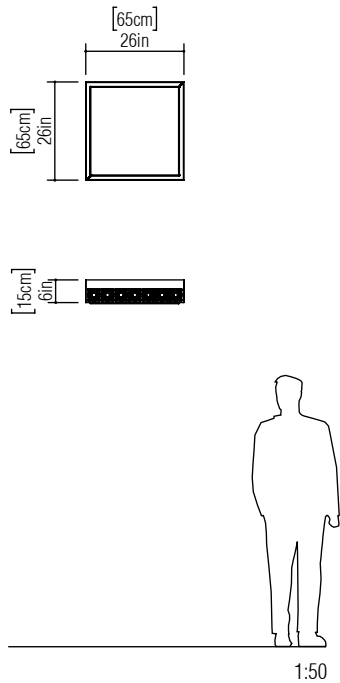

Finish Options:

01 Pine	24 Marsala
02 Coffee	25 Iridescent White
04 Tobacco	26 Light Pink
06 Imbuia	27 Gold
07 White	28 Silver
09 Louro Freijo	29 Teal
12 Teak	30 Olive Green
13 Bluish Green	31 Ferrari Red
14 Yellow	32 Copper
15 Cappuccino	33 Bronze
18 American Walnut	34 Birch
22 Black