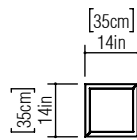

1:50

Finish Options:

01 Pine	24 Marsala
02 Coffee	25 Iridescent White
04 Tobacco	26 Light Pink
06 Imbuia	27 Gold
07 White	28 Silver
09 Louro Freijo	29 Teal
12 Teak	30 Olive Green
13 Bluish Green	31 Ferrari Red
14 Yellow	32 Copper
15 Cappuccino	33 Bronze
18 American Walnut	34 Birch
22 Black