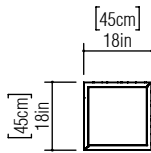

1:50

Finish Options:

	01 Pine		24 Marsala
	02 Coffee		25 Iridescent White
	04 Tobacco		26 Light Pink
	06 Imbuia		27 Gold
	07 White		28 Silver
	09 Louro Freijo		29 Teal
	12 Teak		30 Olive Green
	13 Bluish Green		31 Ferrari Red
	14 Yellow		32 Copper
	15 Cappuccino		33 Bronze
	18 American Walnut		34 Birch
	22 Black