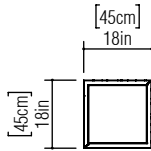

1:50

Finish Options:

	01 Pine		24 Marsala
	02 Coffee		25 Iridescent White
	04 Tobacco		26 Light Pink
	06 Imbuia		27 Gold
	07 White		28 Silver
	09 Louro Freijo		29 Teal
	12 Teak		30 Olive Green
	13 Bluish Green		31 Ferrari Red
	14 Yellow		32 Copper
	15 Cappuccino		33 Bronze
	18 American Walnut		34 Birch
	22 Black