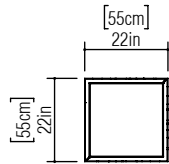

1:50

Finish Options:

01 Pine	24 Marsala
02 Coffee	25 Iridescent White
04 Tobacco	26 Light Pink
06 Imbuia	27 Gold
07 White	28 Silver
09 Louro Freijo	29 Teal
12 Teak	30 Olive Green
13 Bluish Green	31 Ferrari Red
14 Yellow	32 Copper
15 Cappuccino	33 Bronze
18 American Walnut	34 Birch
22 Black