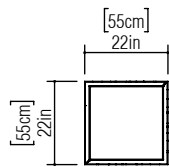

1:50

Finish Options:

01 Pine	24 Marsala
02 Coffee	25 Iridescent White
04 Tobacco	26 Light Pink
06 Imbuia	27 Gold
07 White	28 Silver
09 Louro Freijo	29 Teal
12 Teak	30 Olive Green
13 Bluish Green	31 Ferrari Red
14 Yellow	32 Copper
15 Cappuccino	33 Bronze
18 American Walnut	34 Birch
22 Black