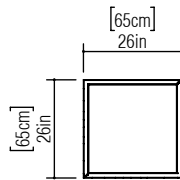

1:50

Finish Options:

01 Pine	24 Marsala
02 Coffee	25 Iridescent White
04 Tobacco	26 Light Pink
06 Imbuia	27 Gold
07 White	28 Silver
09 Louro Freijo	29 Teal
12 Teak	30 Olive Green
13 Bluish Green	31 Ferrari Red
14 Yellow	32 Copper
15 Cappuccino	33 Bronze
18 American Walnut	34 Birch
22 Black